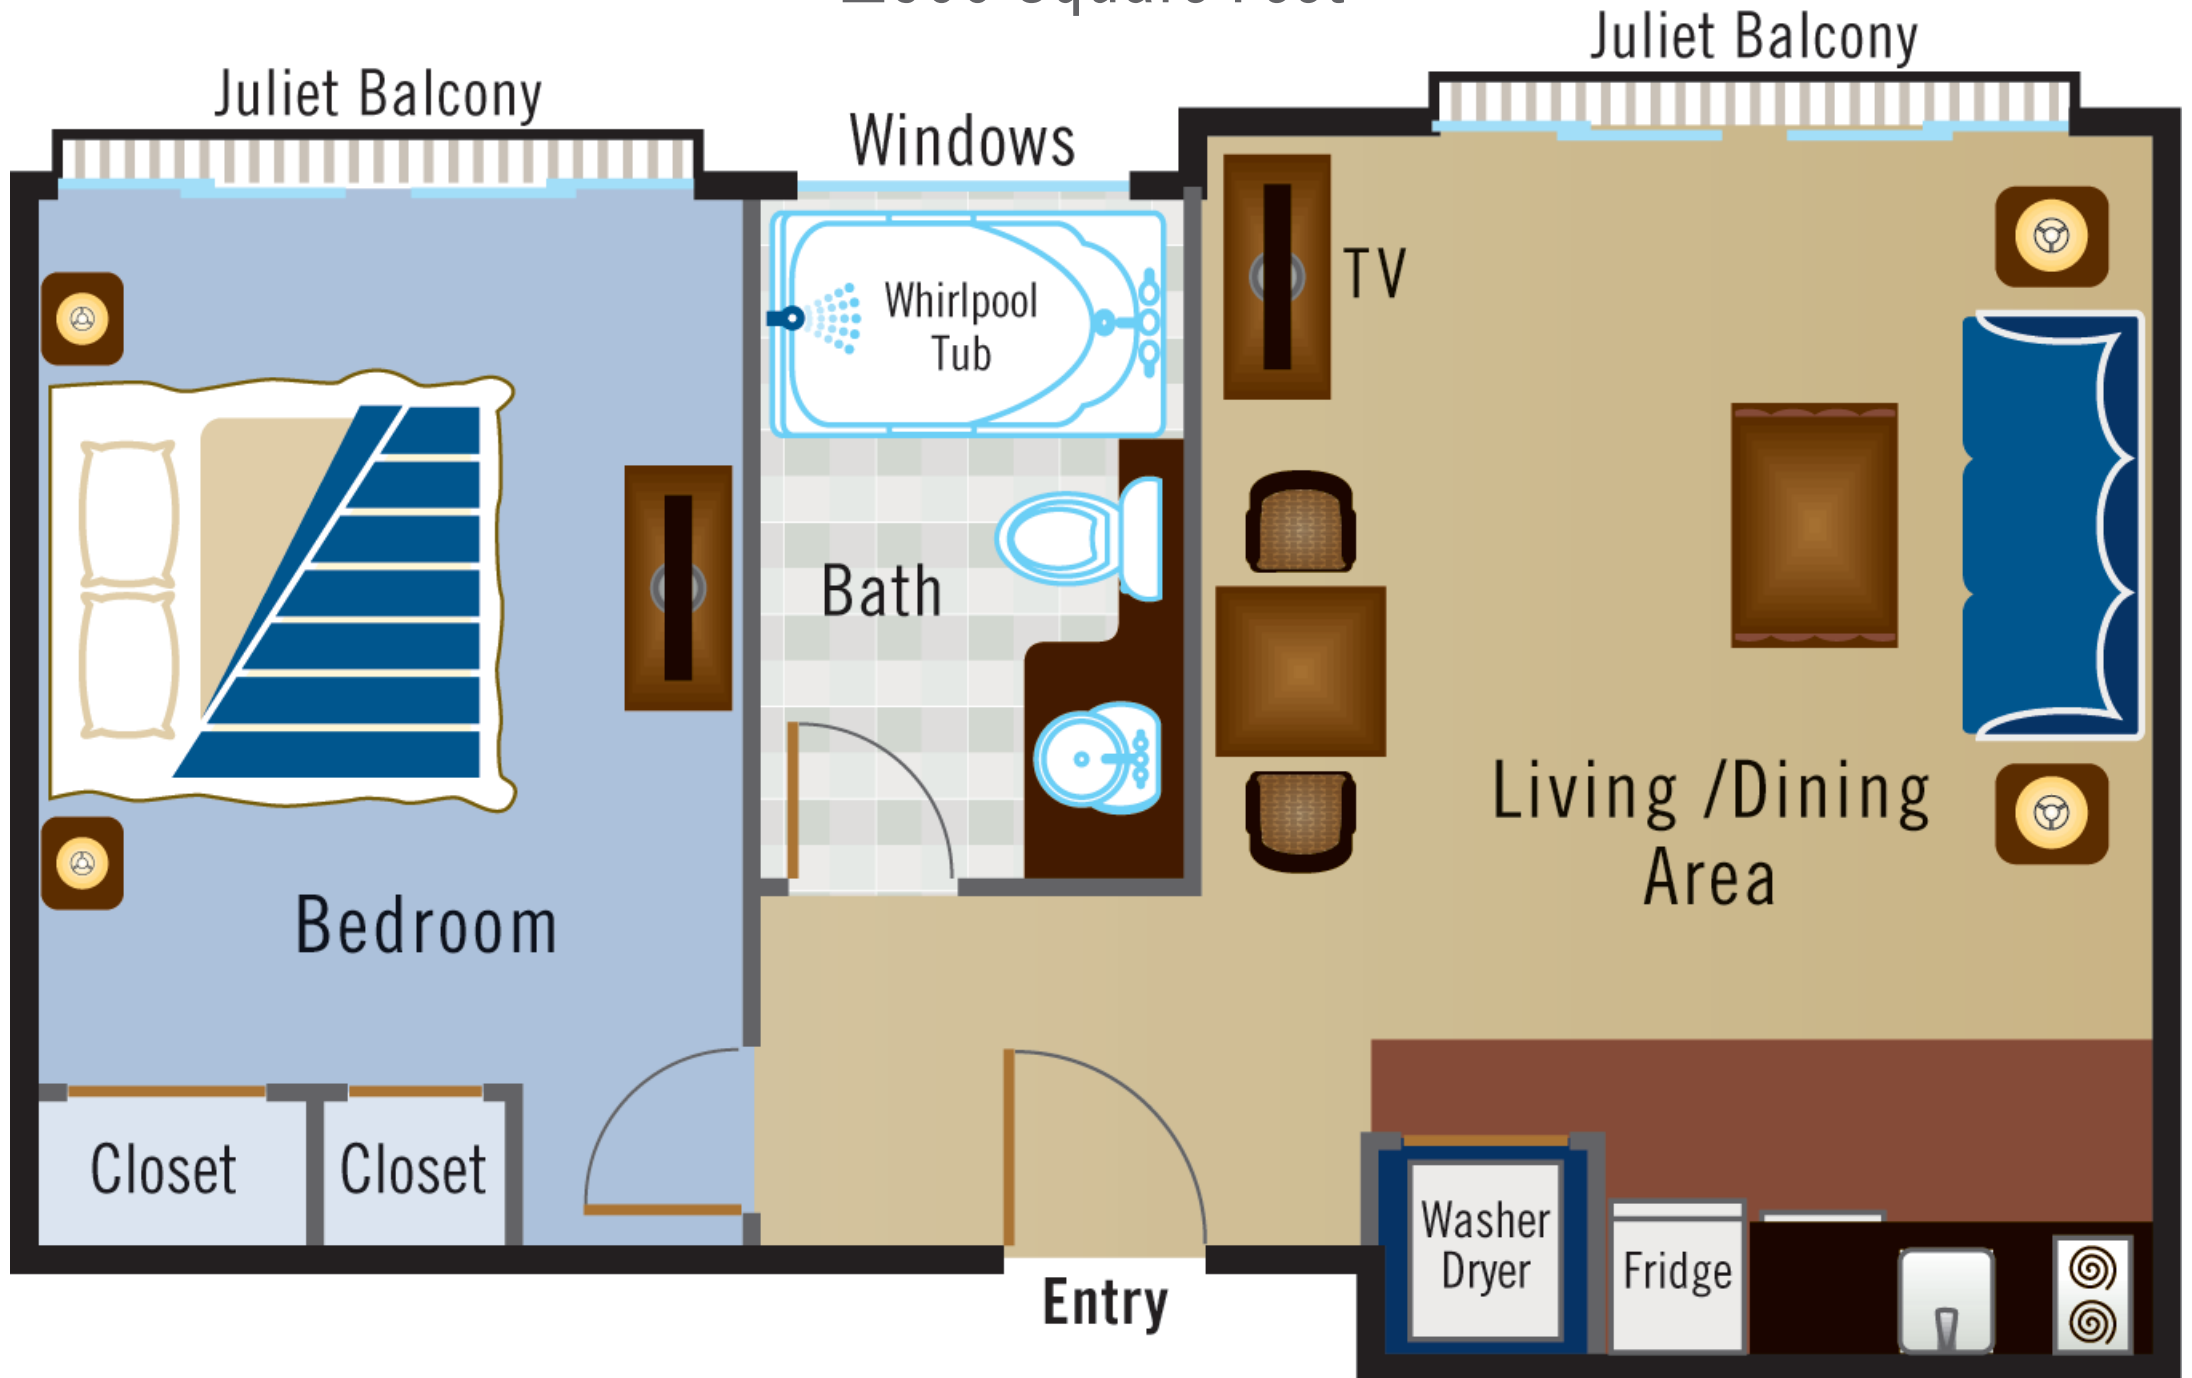

One King Bedroom Suite

±600 Square Feet

Please note: This floor plan is a fair representation of the room type. Exact layout may vary.